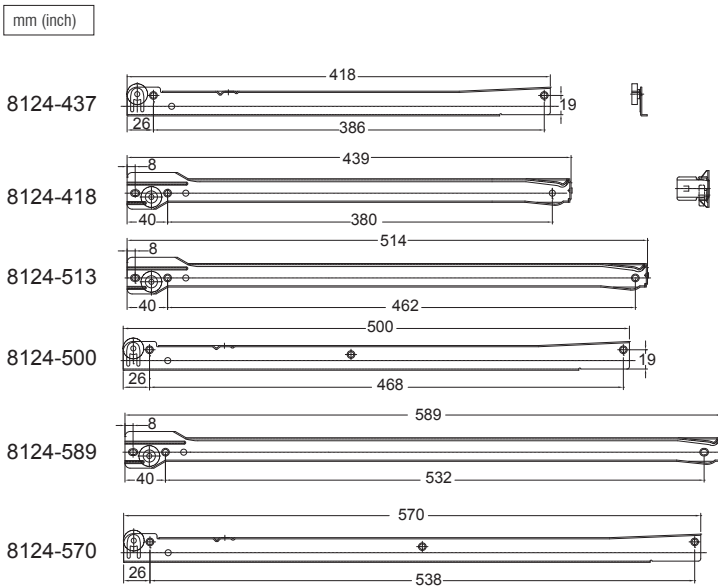

Dimension Specifications