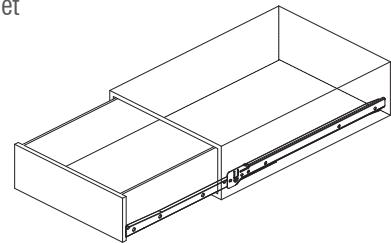

8127 Self-Closing Bottom Mount Slide

Specifications

- **Length:** 418mm, 500mm, 570mm
- **Travel:** 3/4 Full Extension
- **Side Space:** 12mm (+0.5mm-0mm)
- **Hole Pattern:** 32mm
- **Mount:** Bottom Mount
- **Finish:** Epoxy Power Coating
- **Color:** White, Cream
- **Material:** Cold Rolled steel

Packing

- Unit Packed in 20 sets/carton
- Bulk Packed: CL: 50pcs/carton
CR: 50pcs/carton
DL: 50pcs/carton
DR: 50pcs/carton

Applications

- Kitchen Cabinet

Dimension Specifications

mm (inch)

Note: Holes other than those shown may be in the slide member at King Slide's option and may change without notice.