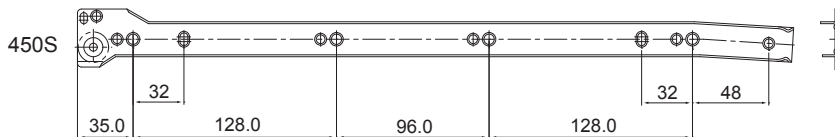

5

Epoxy Coating Drawer Slides

Specifications

- **Length:** 300mm to 600mm
- **Travel:** 3/4 Full Extension
- **Side Space:** 12mm (+0.5mm-0mm)
- **Hole Pattern:** 32mm
- **Mount:** Bottom Mount
- **Finish:** Epoxy Power Coating
- **Color:** White, Black and Brown
- **Material:** Cold Rolled steel

8102 Regular Side Mount Roller Slide

Specifications

- **Length:** 300mm to 500mm
- **Travel:** 3/4 Full Extension
- **Side Space:** 12mm (+0.5mm-0mm)
- **Hole Pattern:** 32mm
- **Mount:** Side Mount
- **Finish:** Epoxy Power Coating
- **Color:** White, Black and Brown
- **Material:** Cold Rolled steel

Packing

- Unit Packed in 20 sets/carton
- Bulk Packed: CL: 100pcs/carton
CR: 100pcs/carton
DL: 100pcs/carton
DR: 100pcs/carton

Applications

- Kitchen Cabinets

Dimension Specifications

mm (inch)

Note: Holes other than those shown may be in the slide member at King Slide's option and may change without notice.

Item No.	Slide Length mm (inch)	Slide Travel mm (inch)
8113-450	450.0 (18.00)	365.0(14.37)

8120 Self-Closing Bottom Mount Slide with Quiet Motion

Specifications

- **Length:** 250mm to 600mm
- **Travel:** 3/4 Full Extension
- **Side Space:** 12mm (+0.5mm-0mm)
- **Hole Pattern:** 32mm
- **Mount:** Bottom Mount
- **Finish:** Epoxy Power Coating
- **Color:** White, Almond, Black and Brown
- **Material:** Cold Rolled steel
- **Feature:** Very Quiet Slide Motion