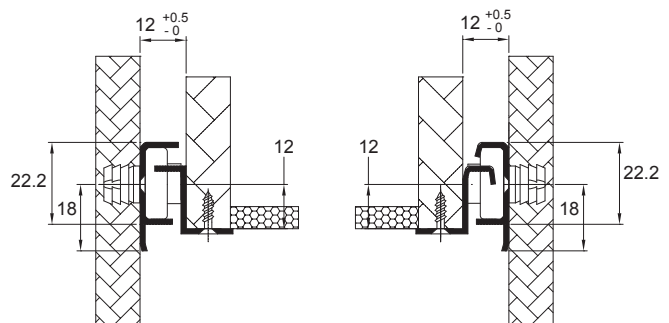

Note: Holes other than those shown may be in the slide member at King Slide's option and may change without notice.

Item No.	Slide Length mm (inch)	Slide Travel mm (inch)
8106-350	350.0 (14.00)	265.0 (10.43)
8106-400	400.0 (16.00)	315.0 (12.40)