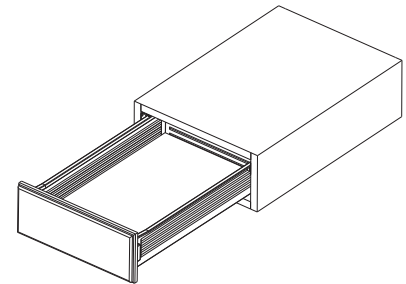

8103 Self-Closing Bottom Mount Slide

Specifications

- **Length:** 250mm to 600mm
- **Travel:** 3/4 Full Extension
- **Side Space:** 12mm (+0.5mm-0mm)
- **Hole Pattern:** 32mm
- **Mount:** Bottom Mount
- **Finish:** Epoxy Power Coating
- **Color:** White, Black and Brown
- **Material:** Cold Rolled steel

8134 118mm Screw-on Wall Slide

5

Epoxy Coating Drawer Slides

Specifications

- **Length:** 350mm to 550mm
- **Travel:** 3/4 Full Extension
- **Side Space:** 15.5mm (+0.5mm-0mm)
- **Hole Pattern:** 32mm
- **Mount:** Bottom Mount
- **Finish:** Epoxy Power Coating
- **Color:** White, Sliver Gray
- **Material:** Cold Rolled steel

Packing

- Unit Packed in 10 sets/carton

Applications

- Pencil Drawer

Dimension Specifications

Note: Holes other than those shown may be in the slide member at King Slide's option and may change without notice.