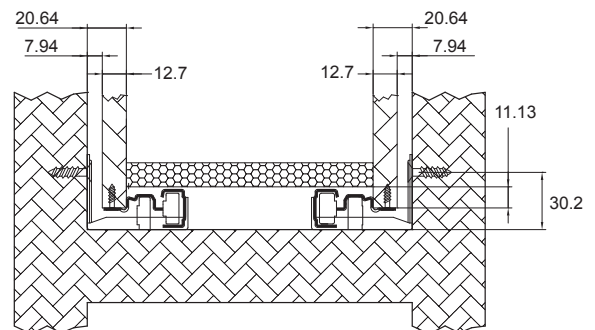

Note: Holes other than those shown may be in the slide member at King Slide's option and may change without notice.

Item No.	Slide Length mm (inch)	Slide Travel mm (inch)
8153-434	434.0 (17.09)	308.0(12.13)
8153-510	510.0 (20.08)	362.0 (14.25)
8153-589	589.0 (23.19)	420.0 (16.54)