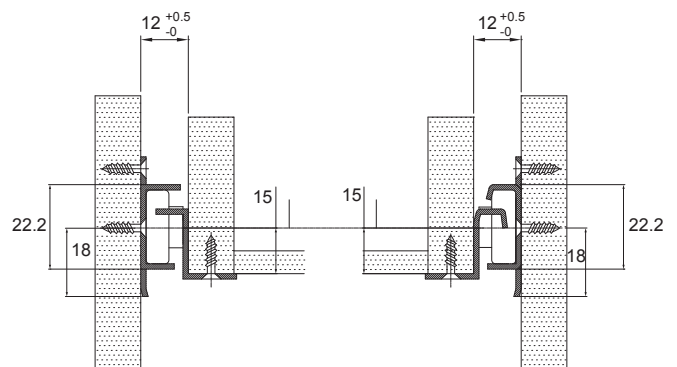

8102 Regular Side Mount Roller Slide

Specifications

- **Length:** 300mm to 500mm
- **Travel:** 3/4 Full Extension
- **Side Space:** 12mm (+0.5mm-0mm)
- **Hole Pattern:** 32mm
- **Mount:** Side Mount
- **Finish:** Epoxy Power Coating
- **Color:** White, Black and Brown
- **Material:** Cold Rolled steel

8103 Self-Closing Bottom Mount Slide

Specifications

- **Length:** 250mm to 600mm
- **Travel:** 3/4 Full Extension
- **Side Space:** 12mm (+0.5mm-0mm)
- **Hole Pattern:** 32mm
- **Mount:** Bottom Mount
- **Finish:** Epoxy Power Coating
- **Color:** White, Black and Brown
- **Material:** Cold Rolled steel

8127 Self-Closing Bottom Mount Slide

Specifications

- **Length:** 418mm, 500mm, 570mm
- **Travel:** 3/4 Full Extension
- **Side Space:** 12mm (+0.5mm-0mm)
- **Hole Pattern:** 32mm
- **Mount:** Bottom Mount
- **Finish:** Epoxy Power Coating
- **Color:** White, Cream
- **Material:** Cold Rolled steel

Specifications

- **Length:** 437mm, 513mm, 589mm
- **Travel:** 3/4 Full Extension
- **Side Space:** 12mm (+0.5mm-0mm)
- **Hole Pattern:** 32mm
- **Mount:** Bottom Mount
- **Finish:** Epoxy Power Coating
- **Color:** White, Cream
- **Material:** Cold Rolled steel
- **Feature:** Slide Self-adjusts Its Width for Optimum Slide Motion