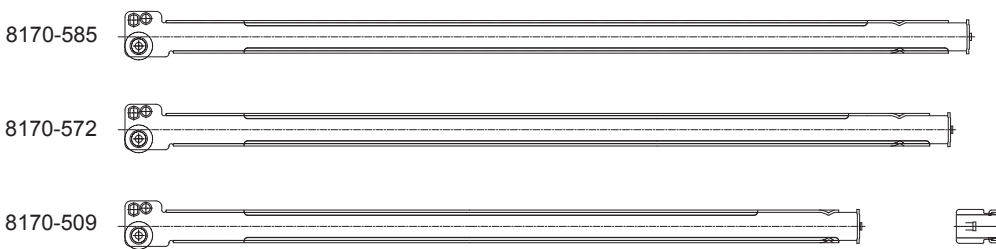

Dimension Specifications

mm (inch)