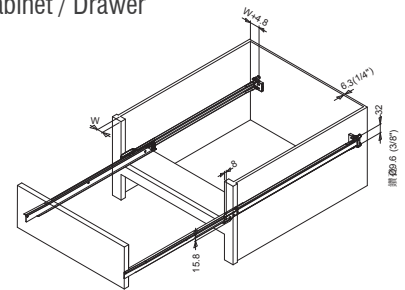

Applications

- Wooden Kitchen Cabinet / Drawer