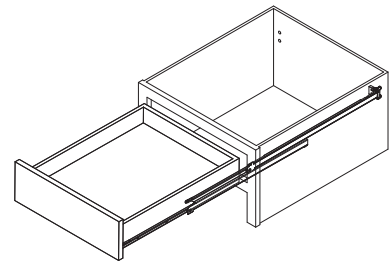

5

Epoxy Coating Drawer Slides

Specifications

- **Length:** 509mm to 585mm
- **Travel:** Full Extension
- **Side Space:** 11.25mm (+0.5mm-0mm)
- **Hole Pattern:** 32mm
- **Mount:** Bottom Mount
- **Finish:** Epoxy Power Coating
- **Color:** White, Brown, Black
- **Material:** Cold Rolled steel

Packing

- Unit Packed in 50 sets/carton

Applications

- Pencil Drawer

Dimension Specifications

mm (inch)

Note: Holes other than those shown may be in the slide member at King Slide's option and may change without notice.