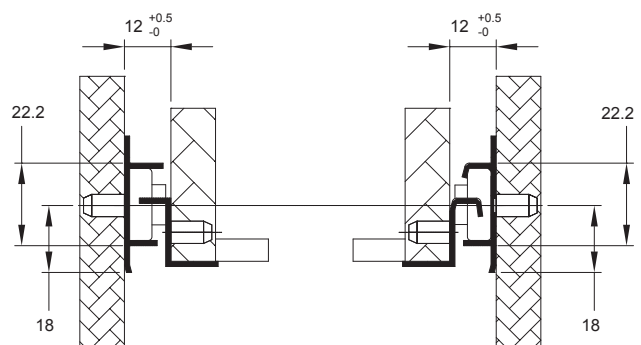

Note: Holes other than those shown may be in the slide member at King Slide's option and may change without notice.

Item No.	Slide Length mm (inch)	Slide Travel mm (inch)
8122-350	350.0 (14.00)	265.0(10.43)
8122-400	400.0 (16.00)	315.0 (12.40)