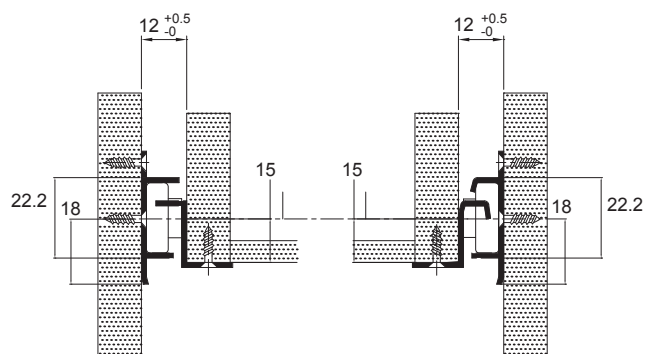

Note: Holes other than those shown may be in the slide member at King Slide's option and may change without notice.

Item No.	Slide Length mm (inch)	Slide Travel mm (inch)
8120-250	250.0 (10.00)	165.0 (8.46)
8120-300	300.0 (12.00)	215.0 (8.46)
8120-350	350.0 (14.00)	265.0 (10.43)
8120-400	400.0 (16.00)	315.0 (12.40)
8120-450	450.0 (18.00)	365.0 (14.37)
8120-500	500.0 (20.00)	405.0 (15.94)
8120-550	550.0 (22.00)	448.0 (17.63)
8120-600	600.0 (24.00)	490.0 (19.29)