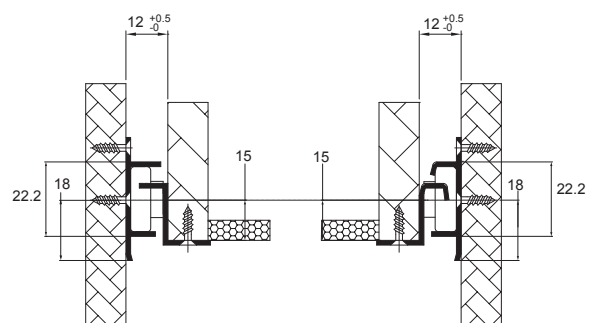

5

Epoxy Coating Drawer Slides

Specifications

- **Length:** 300mm to 600mm
- **Travel:** 3/4 Full Extension
- **Side Space:** 12mm (+0.5mm-0mm)
- **Hole Pattern:** 32mm
- **Mount:** Bottom Mount
- **Finish:** Epoxy Power Coating
- **Color:** White, Black and Brown
- **Material:** Cold Rolled steel

8102 Regular Side Mount Roller Slide

Specifications

- **Length:** 300mm to 500mm
- **Travel:** 3/4 Full Extension
- **Side Space:** 12mm (+0.5mm-0mm)
- **Hole Pattern:** 32mm
- **Mount:** Side Mount
- **Finish:** Epoxy Power Coating
- **Color:** White, Black and Brown
- **Material:** Cold Rolled steel

8103 Self-Closing Bottom Mount Slide

Specifications

- **Length:** 250mm to 600mm
- **Travel:** 3/4 Full Extension
- **Side Space:** 12mm (+0.5mm-0mm)
- **Hole Pattern:** 32mm
- **Mount:** Bottom Mount
- **Finish:** Epoxy Power Coating
- **Color:** White, Black and Brown
- **Material:** Cold Rolled steel

Specifications

- **Length:** 437mm, 513mm, 589mm
- **Travel:** 3/4 Full Extension
- **Side Space:** 12mm (+0.5mm-0mm)
- **Hole Pattern:** 32mm
- **Mount:** Bottom Mount
- **Finish:** Epoxy Power Coating
- **Color:** White, Cream
- **Material:** Cold Rolled steel
- **Feature:** Slide Self-adjusts Its Width for Optimum Slide Motion