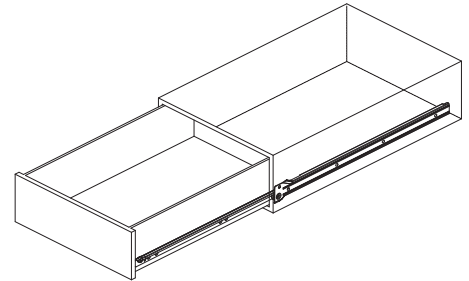

8102 Regular Side Mount Roller Slide

Specifications

- **Length:** 300mm to 500mm
- **Travel:** 3/4 Full Extension
- **Side Space:** 12mm (+0.5mm-0mm)
- **Hole Pattern:** 32mm
- **Mount:** Side Mount
- **Finish:** Epoxy Power Coating
- **Color:** White, Black and Brown
- **Material:** Cold Rolled steel

Packing

- Unit Packed in 20 sets/carton
- Bulk Packed: CL: 100pcs/carton
CR: 100pcs/carton
DL: 100pcs/carton
DR: 100pcs/carton

Applications

- Pencil Drawer

Dimension Specifications

Note: Holes other than those shown may be in the slide member at King Slide's option and may change without notice.