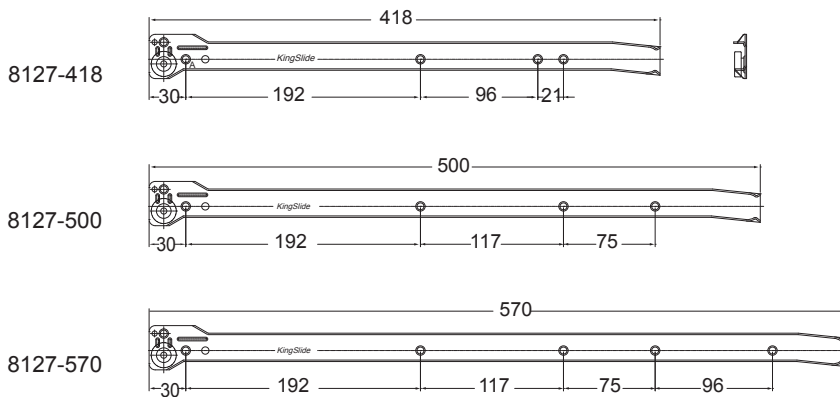

Dimension Specifications

mm (inch)