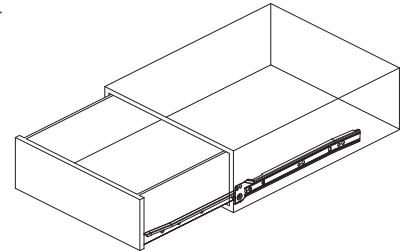

8103 Self-Closing Bottom Mount Slide

Specifications

- **Length:** 250mm to 600mm
- **Travel:** 3/4 Full Extension
- **Side Space:** 12mm (+0.5mm-0mm)
- **Hole Pattern:** 32mm
- **Mount:** Bottom Mount
- **Finish:** Epoxy Power Coating
- **Color:** White, Black and Brown
- **Material:** Cold Rolled steel

Packing

- Unit Packed in 20 sets/carton
- Bulk Packed: CL: 100pcs/carton
CR: 100pcs/carton
DL: 100pcs/carton
DR: 100pcs/carton

Applications

- Pencil Drawer

Dimension Specifications

Note: Holes other than those shown may be in the slide member at King Slide's option and may change without notice.