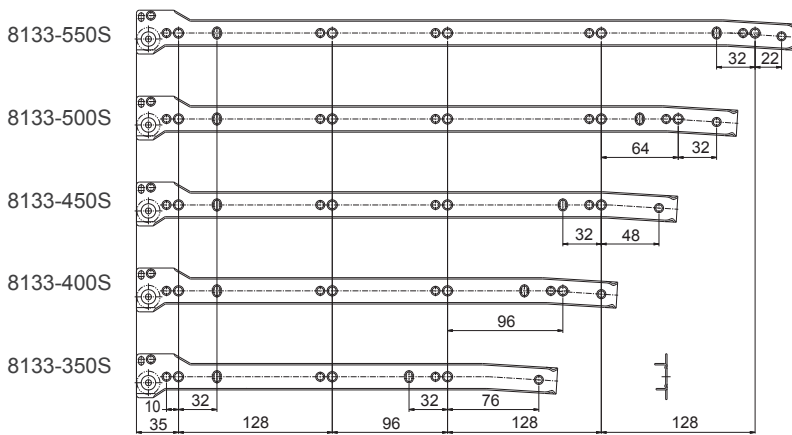

8102 Regular Side Mount Roller Slide

Specifications

- **Length:** 300mm to 500mm
- **Travel:** 3/4 Full Extension
- **Side Space:** 12mm (+0.5mm-0mm)
- **Hole Pattern:** 32mm
- **Mount:** Side Mount
- **Finish:** Epoxy Power Coating
- **Color:** White, Black and Brown
- **Material:** Cold Rolled steel

8103 Self-Closing Bottom Mount Slide

Specifications

- **Length:** 250mm to 600mm
- **Travel:** 3/4 Full Extension
- **Side Space:** 12mm (+0.5mm-0mm)
- **Hole Pattern:** 32mm
- **Mount:** Bottom Mount
- **Finish:** Epoxy Power Coating
- **Color:** White, Black and Brown
- **Material:** Cold Rolled steel

8127 Self-Closing Bottom Mount Slide

Specifications

- **Length:** 418mm, 500mm, 570mm
- **Travel:** 3/4 Full Extension
- **Side Space:** 12mm (+0.5mm-0mm)
- **Hole Pattern:** 32mm
- **Mount:** Bottom Mount
- **Finish:** Epoxy Power Coating
- **Color:** White, Cream
- **Material:** Cold Rolled steel

Packing

- Unit Packed in 10 sets/carton

Applications

- Pencil Drawer

Dimension Specifications

mm (inch)

Note: Holes other than those shown may be in the slide member at King Slide's option and may change without notice.