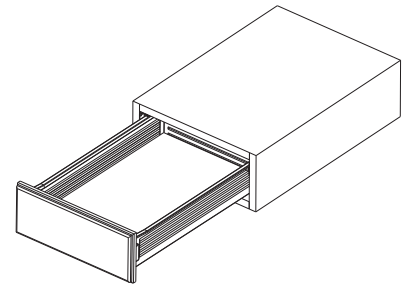

8127 Self-Closing Bottom Mount Slide

Specifications

- **Length:** 418mm, 500mm, 570mm
- **Travel:** 3/4 Full Extension
- **Side Space:** 12mm (+0.5mm-0mm)
- **Hole Pattern:** 32mm
- **Mount:** Bottom Mount
- **Finish:** Epoxy Power Coating
- **Color:** White, Cream
- **Material:** Cold Rolled steel

8135 150mm Screw-on Wall Slide

Specifications

- **Length:** 350mm to 550mm
- **Travel:** 3/4 Full Extension
- **Side Space:** 15.5mm (+0.5mm-0mm)
- **Hole Pattern:** 32mm
- **Mount:** Bottom Mount
- **Finish:** Epoxy Power Coating
- **Color:** White, Sliver Gray
- **Material:** Cold Rolled steel

Packing

- Unit Packed in 10 sets/carton

Applications

- Pencil Drawer

Dimension Specifications

mm (inch)

Note: Holes other than those shown may be in the slide member at King Slide's option and may change without notice.