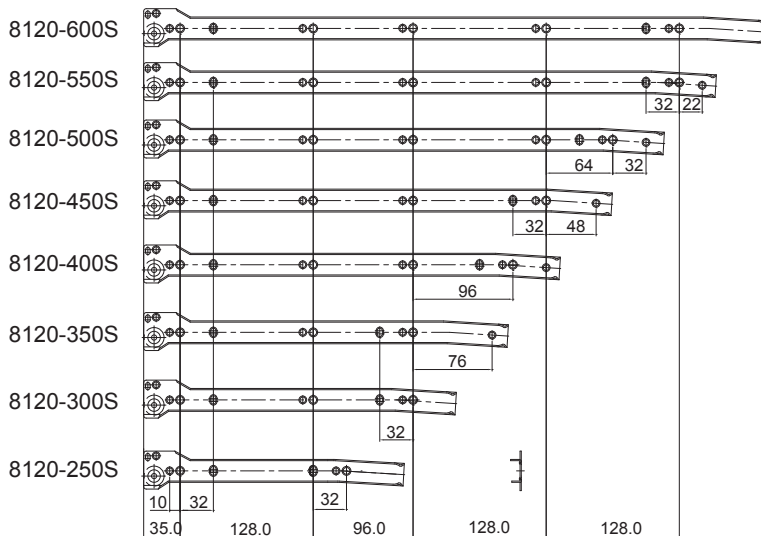

Dimension Specifications

mm (inch)