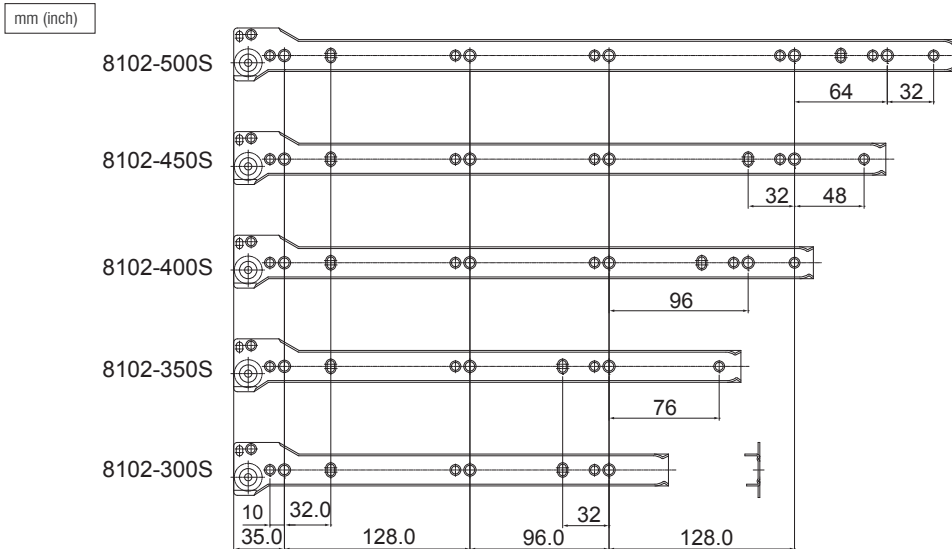

Dimension Specifications