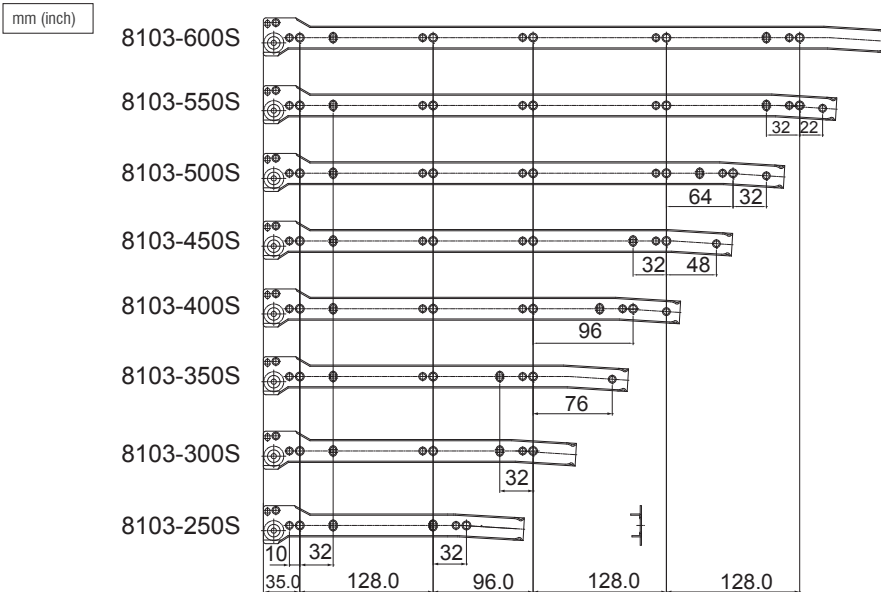

Dimension Specifications