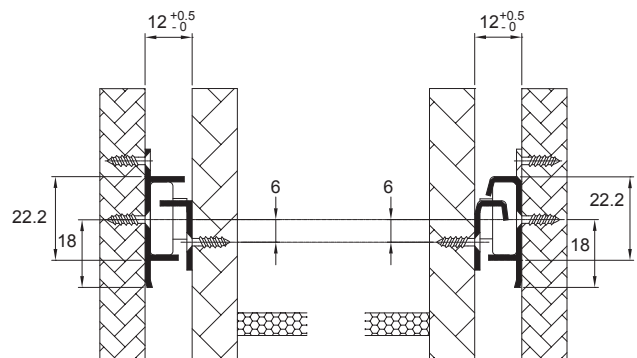

5

Epoxy Coating Drawer Slides

Specifications

- **Length:** 300mm to 600mm
- **Travel:** 3/4 Full Extension
- **Side Space:** 12mm (+0.5mm-0mm)
- **Hole Pattern:** 32mm
- **Mount:** Bottom Mount
- **Finish:** Epoxy Power Coating
- **Color:** White, Black and Brown
- **Material:** Cold Rolled steel

8102 Regular Side Mount Roller Slide

Specifications

- **Length:** 300mm to 500mm
- **Travel:** 3/4 Full Extension
- **Side Space:** 12mm (+0.5mm-0mm)
- **Hole Pattern:** 32mm
- **Mount:** Side Mount
- **Finish:** Epoxy Power Coating
- **Color:** White, Black and Brown
- **Material:** Cold Rolled steel

8103 Self-Closing Bottom Mount Slide

Specifications

- **Length:** 250mm to 600mm
- **Travel:** 3/4 Full Extension
- **Side Space:** 12mm (+0.5mm-0mm)
- **Hole Pattern:** 32mm
- **Mount:** Bottom Mount
- **Finish:** Epoxy Power Coating
- **Color:** White, Black and Brown
- **Material:** Cold Rolled steel

Specifications

- **Length:** 437mm, 513mm, 589mm
- **Travel:** 3/4 Full Extension
- **Side Space:** 12mm (+0.5mm-0mm)
- **Hole Pattern:** 32mm
- **Mount:** Bottom Mount
- **Finish:** Epoxy Power Coating
- **Color:** White, Cream
- **Material:** Cold Rolled steel
- **Feature:** Slide Self-adjusts Its Width for Optimum Slide Motion