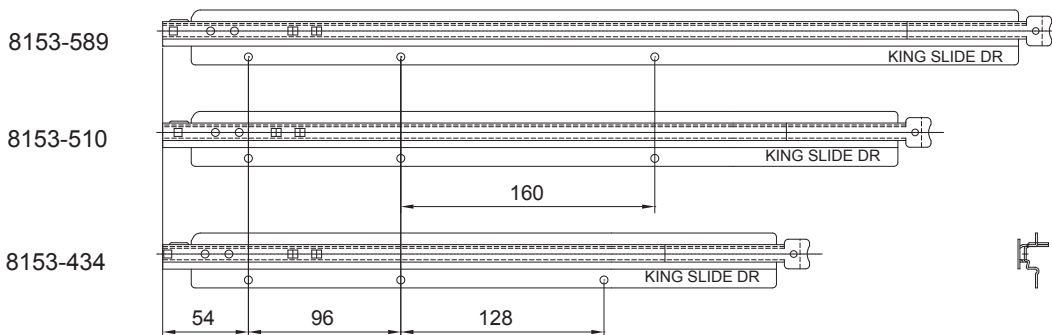

Dimension Specifications

mm (inch)