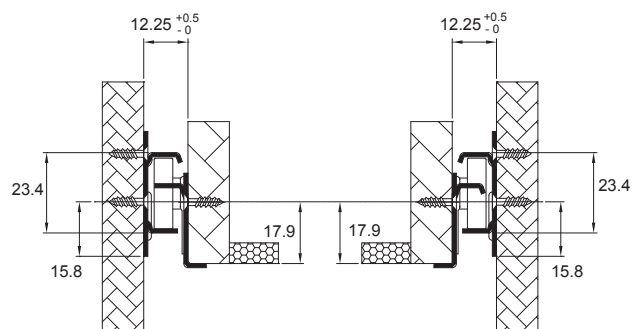

5

Epoxy Coating Drawer Slides

Specifications

- **Length:** 300mm to 600mm
- **Travel:** 3/4 Full Extension
- **Side Space:** 12mm (+0.5mm-0mm)
- **Hole Pattern:** 32mm
- **Mount:** Bottom Mount
- **Finish:** Epoxy Power Coating
- **Color:** White, Black and Brown
- **Material:** Cold Rolled steel

8102 Regular Side Mount Roller Slide

Specifications

- **Length:** 300mm to 500mm
- **Travel:** 3/4 Full Extension
- **Side Space:** 12mm (+0.5mm-0mm)
- **Hole Pattern:** 32mm
- **Mount:** Side Mount
- **Finish:** Epoxy Power Coating
- **Color:** White, Black and Brown
- **Material:** Cold Rolled steel

Item No.	Slide Length mm (inch)	Slide Travel mm (inch)
8127-418	418.0 (16.46)	280.0 (11.02)
8127-500	500.0 (19.69)	362.0 (14.25)
8127-570	570.0 (22.44)	432.0 (17.00)

8113 Adjustable Self-Closing Bottom Mount Roller Slide