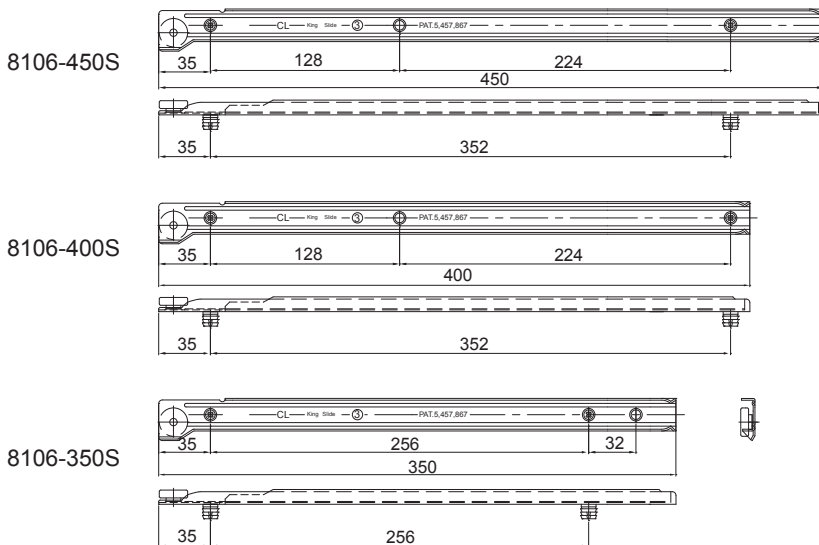

Dimension Specifications

mm (inch)