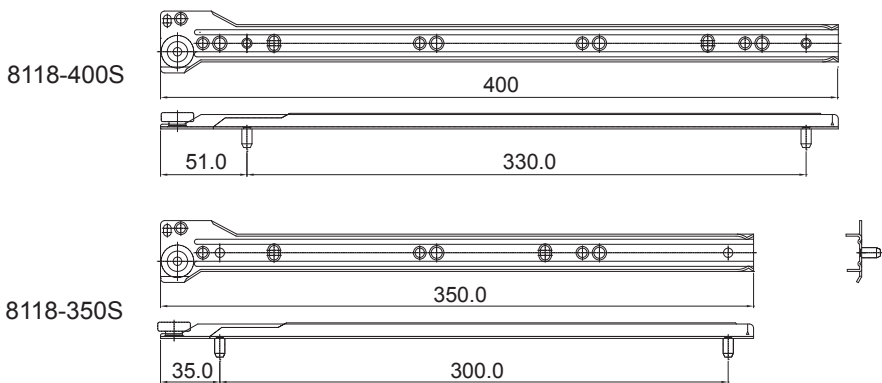

Dimension Specifications

mm (inch)