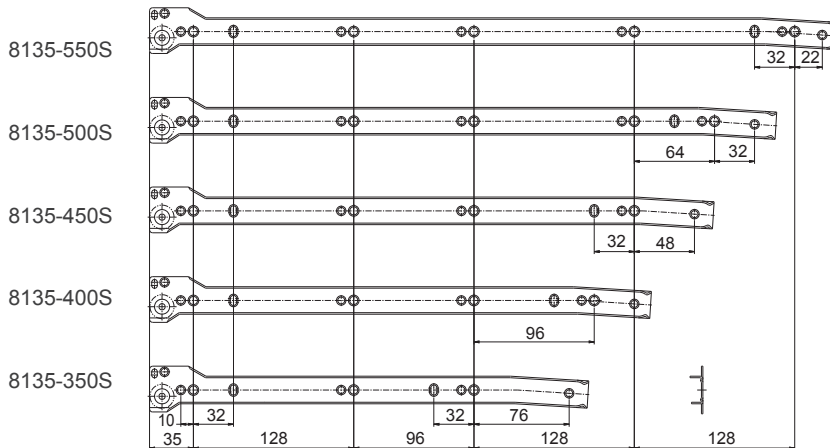

8127 Self-Closing Bottom Mount Slide

Specifications

- **Length:** 418mm, 500mm, 570mm
- **Travel:** 3/4 Full Extension
- **Side Space:** 12mm (+0.5mm-0mm)
- **Hole Pattern:** 32mm
- **Mount:** Bottom Mount
- **Finish:** Epoxy Power Coating
- **Color:** White, Cream
- **Material:** Cold Rolled steel

8135 150mm Screw-on Wall Slide

Specifications

- **Length:** 350mm to 550mm
- **Travel:** 3/4 Full Extension
- **Side Space:** 15.5mm (+0.5mm-0mm)
- **Hole Pattern:** 32mm
- **Mount:** Bottom Mount
- **Finish:** Epoxy Power Coating
- **Color:** White, Sliver Gray
- **Material:** Cold Rolled steel

Packing

- Unit Packed in 10 sets/carton

Applications

- Pencil Drawer

Dimension Specifications

mm (inch)

Note: Holes other than those shown may be in the slide member at King Slide's option and may change without notice.