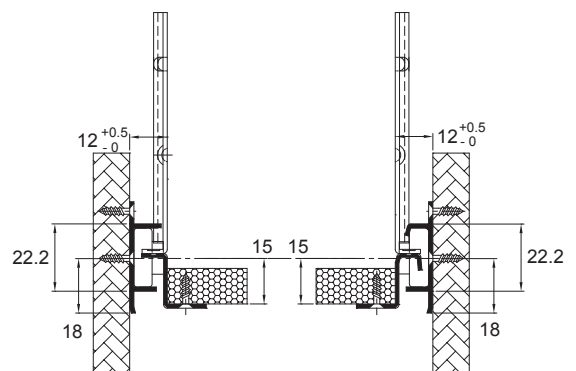

8113 Adjustable Self-Closing Bottom Mount Roller Slide

5

Epoxy Coating Drawer Slides

Specifications

- **Length:** 450mm
- **Travel:** 3/4 Full Extension
- **Side Space:** 12mm (+0.5mm-0mm)
- **Hole Pattern:** 32mm
- **Mount:** Bottom Mount
- **Finish:** Epoxy Power Coating
- **Color:** White, Black and Brown
- **Material:** Cold Rolled steel

Packing

- Unit Packed in 20 sets/carton
- Bulk Packed: CL: 100pcs/carton
  CR: 100pcs/carton
  DL: 100pcs/carton
  DR: 100pcs/carton

Applications

- Kitchen Cabinets

Dimension Specifications

mm (inch)

Note: Holes other than those shown may be in the slide member at King Slide's option and may change without notice.

Item No.	Slide Length mm (inch)	Slide Travel mm (inch)
8113-450	450.0 (18.00)	365.0(14.37)