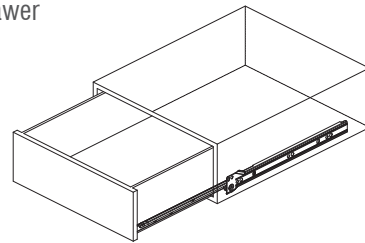

5

Epoxy Coating Drawer Slides

Specifications

- **Length:** 300mm to 600mm
- **Travel:** 3/4 Full Extension
- **Side Space:** 12mm (+0.5mm-0mm)
- **Hole Pattern:** 32mm
- **Mount:** Bottom Mount
- **Finish:** Epoxy Power Coating
- **Color:** White, Black and Brown
- **Material:** Cold Rolled steel

Packing

- Unit Packed in 20 sets/carton
- Bulk Packed: CL: 100pcs/carton
CR: 100pcs/carton
DL: 100pcs/carton
DR: 100pcs/carton

Applications

- Pencil Drawer

Dimension Specifications

Note: Holes other than those shown may be in the slide member at King Slide's option and may change without notice.