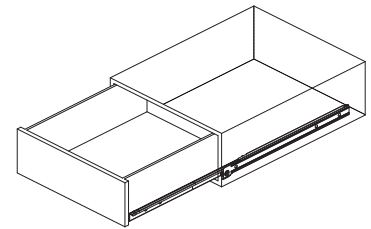

8106 Quick Assembly Slide

US Patent No. 5449231

5

Epoxy Coating Drawer Slides

Specifications

- **Length:** 350mm to 400mm
- **Travel:** 3/4 Full Extension
- **Side Space:** 12mm (+0.5mm-0mm)
- **Hole Pattern:** 32mm
- **Mount:** Bottom Mount
- **Finish:** Epoxy Power Coating
- **Color:** White, Black and Brown
- **Material:** Cold Rolled Steel
- **Features:** Quick assembly / disassembly without screw.
Provide great convenience and efficiency for DIY customers and for mass production.

Packing

- Unit Packed in 20 sets/carton
- Bulk Packed: CL: 100pcs/carton
CR: 100pcs/carton
DL: 100pcs/carton
DR: 100pcs/carton

Applications

- Furniture and Kitchen Cabinet

Dimension Specifications

mm (inch)