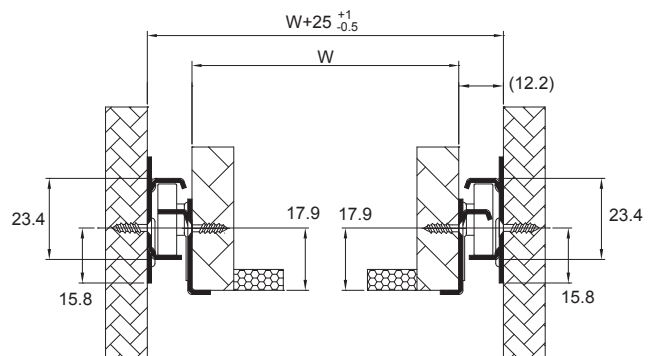

Note: Holes other than those shown may be in the slide member at King Slide's option and may change without notice.

Item No.	Slide Length mm (inch)	Slide Travel mm (inch)
8124-437 (CL, CR)	437.0 (17.20)	280.0(11.02)
8124-418 (DL, DR)	418.0 (16.46)	280.0 (11.02)
8124-513 (CL, CR)	513.0 (20.20)	362.0 (14.25)
8124-500 (DL, DR)	500.0 (19.69)	362.0 (14.25)
8124-589 (CL, CR)	589.0 (23.19)	432.0 (17.00)
8124-570 (DL, DR)	570.0 (22.44)	432.0 (17.00)