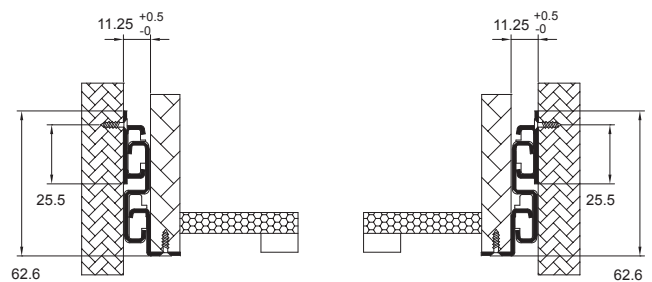

Note: Holes other than those shown may be in the slide member at King Slide's option and may change without notice.

Item No.	Slide Length mm (inch)	Slide Travel mm (inch)
8170-509	509.0 (20.04)	489.0(19.25)
8170-572	572.0 (22.52)	552.0 (21.73)
8170-585	585.0 (23.03)	565.0 (22.24)