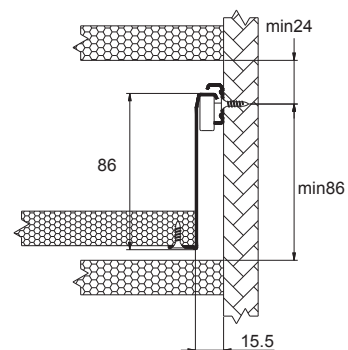

8133 86mm Screw-on Wall Slide

Specifications

- **Length:** 350mm to 550mm
- **Travel:** 3/4 Full Extension
- **Side Space:** 15.5mm (+0.5mm-0mm)
- **Hole Pattern:** 32mm
- **Mount:** Bottom Mount
- **Finish:** Epoxy Power Coating
- **Color:** White, Sliver Gray
- **Material:** Cold Rolled steel

Packing

- Unit Packed in 10 sets/carton

Applications

- Pencil Drawer

Dimension Specifications

mm (inch)

Note: Holes other than those shown may be in the slide member at King Slide's option and may change without notice.

Item No.	Slide Height mm	Slide Length mm (inch)	Min Internal Cabinet Depth mm (inch)	Actual Loss Of Extension mm
8133-350S	86	350.0 (13.78)	357.0 (14.06)	67
8133-400S	86	400.0 (15.75)	407.0 (16.02)	67
8133-450S	86	450.0 (17.72)	457.0 (18.00)	77
8133-500S	86	500.0 (19.69)	507.0 (19.96)	84
8133-550S	86	550.0 (21.65)	557.0 (21.93)	92