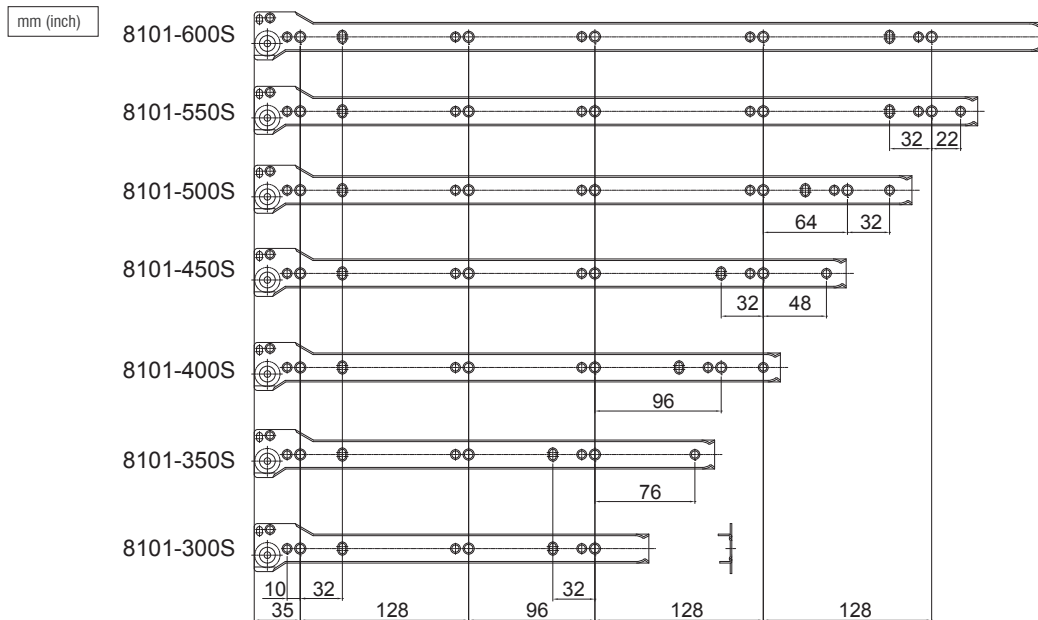

Dimension Specifications

Note: Holes other than those shown may be in the slide member at King Slide's option and may change without notice.

Item No.	Slide Length mm (inch)	Slide Travel mm (inch)
8101-300	300.0 (12.00)	215.0 (8.46)
8101-350	350.0 (14.00)	265.0 (10.43)
8101-400	400.0 (16.00)	315.0 (12.40)
8101-450	450.0 (18.00)	365.0 (14.37)
8101-500	500.0 (20.00)	405.0 (15.94)
8101-550	550.0 (22.00)	448.0 (17.63)
8101-600	600.0 (24.00)	490.0 (19.29)