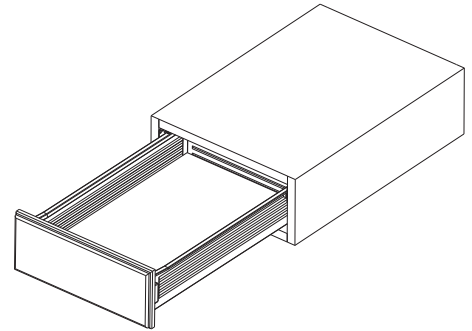

Applications

- Pencil Drawer