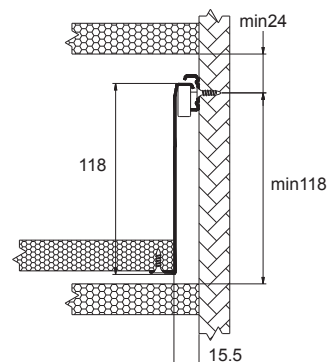

8134 118mm Screw-on Wall Slide

5

Epoxy Coating Drawer Slides

Specifications

- **Length:** 350mm to 550mm
- **Travel:** 3/4 Full Extension
- **Side Space:** 15.5mm (+0.5mm-0mm)
- **Hole Pattern:** 32mm
- **Mount:** Bottom Mount
- **Finish:** Epoxy Power Coating
- **Color:** White, Sliver Gray
- **Material:** Cold Rolled steel

Packing

- Unit Packed in 10 sets/carton

Applications

- Pencil Drawer

Dimension Specifications

Note: Holes other than those shown may be in the slide member at King Slide's option and may change without notice.

Item No.	Slide Height mm	Slide Length mm (inch)	Min Internal Cabinet Depth mm (inch)	Actual Loss Of Extension mm
8134-350S	118	350.0 (13.78)	357.0 (14.06)	67
8134-400S	118	400.0 (15.75)	407.0 (16.02)	67
8134-450S	118	450.0 (17.72)	457.0 (18.00)	77
8134-500S	118	500.0 (19.69)	507.0 (19.96)	84
8134-550S	118	550.0 (21.65)	557.0 (21.93)	92