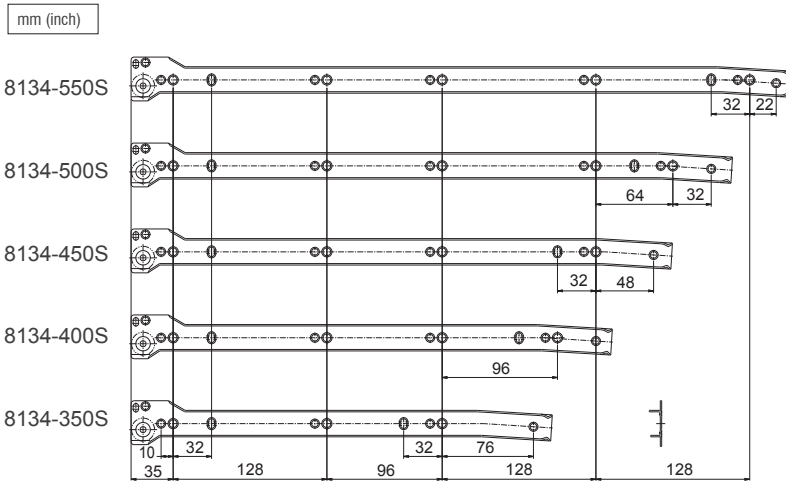

8103 Self-Closing Bottom Mount Slide

Specifications

- **Length:** 250mm to 600mm
- **Travel:** 3/4 Full Extension
- **Side Space:** 12mm (+0.5mm-0mm)
- **Hole Pattern:** 32mm
- **Mount:** Bottom Mount
- **Finish:** Epoxy Power Coating
- **Color:** White, Black and Brown
- **Material:** Cold Rolled steel

8127 Self-Closing Bottom Mount Slide

Specifications

- **Length:** 418mm, 500mm, 570mm
- **Travel:** 3/4 Full Extension
- **Side Space:** 12mm (+0.5mm-0mm)
- **Hole Pattern:** 32mm
- **Mount:** Bottom Mount
- **Finish:** Epoxy Power Coating
- **Color:** White, Cream
- **Material:** Cold Rolled steel

Packing

- Unit Packed in 10 sets/carton

Applications

- Pencil Drawer

Dimension Specifications

Note: Holes other than those shown may be in the slide member at King Slide's option and may change without notice.