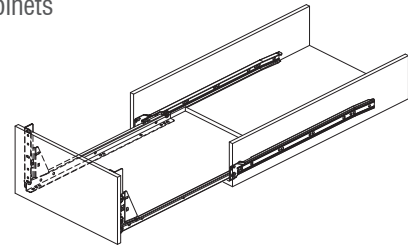

5

Epoxy Coating Drawer Slides

Specifications

- **Length:** 450mm
- **Travel:** 3/4 Full Extension
- **Side Space:** 12mm (+0.5mm-0mm)
- **Hole Pattern:** 32mm
- **Mount:** Bottom Mount
- **Finish:** Epoxy Power Coating
- **Color:** White, Black and Brown
- **Material:** Cold Rolled steel

Packing

- Unit Packed in 20 sets/carton
- Bulk Packed: CL: 100pcs/carton
CR: 100pcs/carton
DL: 100pcs/carton
DR: 100pcs/carton

Applications

- Kitchen Cabinets

Dimension Specifications

mm (inch)

Note: Holes other than those shown may be in the slide member at King Slide's option and may change without notice.