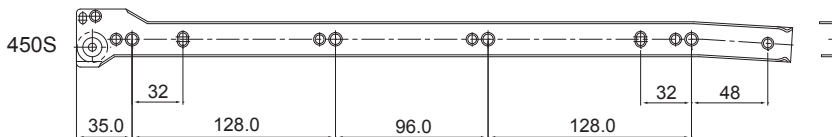

8113 Adjustable Self-Closing Bottom Mount Roller Slide

5

Epoxy Coating Roller Slides

Specifications

- **Length:** 450mm
- **Travel:** 3/4 Full Extension
- **Side Space:** 12mm (+0.5mm-0mm)
- **Hole Pattern:** 32mm
- **Mount:** Bottom Mount
- **Finish:** Epoxy Power Coating
- **Color:** White, Black and Brown
- **Material:** Cold Rolled steel

Packing

- Unit Packed in 20 sets/carton
- Bulk Packed: CL: 100pcs/carton
CR: 100pcs/carton
DL: 100pcs/carton
DR: 100pcs/carton

Applications

- Kitchen Cabinets

Dimension Specifications

mm (inch)

Note: Holes other than those shown may be in the slide member at King Slide's option and may change without notice.

Item No.	Slide Length mm (inch)	Slide Travel mm (inch)
8113-450	450.0 (18.00)	365.0(14.37)