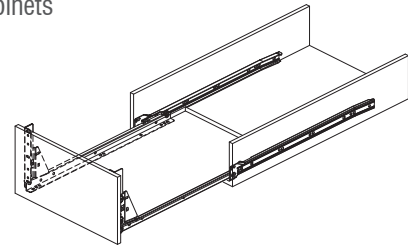

8113 Adjustable Self-Closing Bottom Mount Roller Slide

5

Epoxy Coating Roller Slides

Specifications

- **Length:** 450mm
- **Travel:** 3/4 Full Extension
- **Side Space:** 12mm (+0.5mm-0mm)
- **Hole Pattern:** 32mm
- **Mount:** Bottom Mount
- **Finish:** Epoxy Power Coating
- **Color:** White, Black and Brown
- **Material:** Cold Rolled steel

Packing

- Unit Packed in 20 sets/carton
- Bulk Packed: CL: 100pcs/carton
CR: 100pcs/carton
DL: 100pcs/carton
DR: 100pcs/carton

Applications

- Kitchen Cabinets

Dimension Specifications

mm (inch)

Note: Holes other than those shown may be in the slide member at King Slide's option and may change without notice.

Item No.	Slide Length mm (inch)	Slide Travel mm (inch)
8113-450	450.0 (18.00)	365.0(14.37)