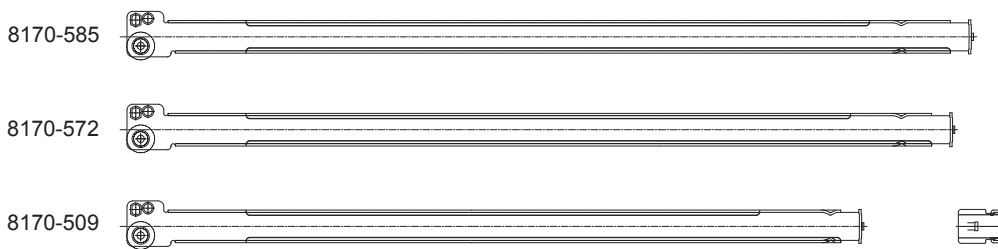

8170 Full Extension Bottom Mount Slide

5

Epoxy Coating Roller Slides

Specifications

- **Length:** 509mm to 585mm
- **Travel:** Full Extension
- **Side Space:** 11.25mm (+0.5mm-0mm)
- **Hole Pattern:** 32mm
- **Mount:** Bottom Mount
- **Finish:** Epoxy Power Coating
- **Color:** White, Brown, Black
- **Material:** Cold Rolled steel

Packing

- Unit Packed in 50 sets/carton

Applications

- Pencil Drawer

Dimension Specifications

mm (inch)

Note: Holes other than those shown may be in the slide member at King Slide's option and may change without notice.

Item No.	Slide Length mm (inch)	Slide Travel mm (inch)
8170-509	509.0 (20.04)	489.0(19.25)
8170-572	572.0 (22.52)	552.0 (21.73)
8170-585	585.0 (23.03)	565.0 (22.24)