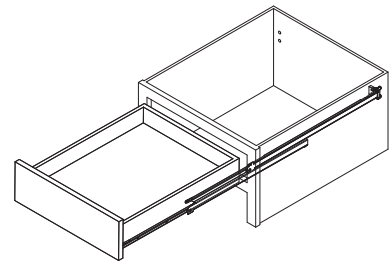

8170 Full Extension Bottom Mount Slide

5

Epoxy Coating Roller Slides

Specifications

- **Length:** 509mm to 585mm
- **Travel:** Full Extension
- **Side Space:** 11.25mm (+0.5mm-0mm)
- **Hole Pattern:** 32mm
- **Mount:** Bottom Mount
- **Finish:** Epoxy Power Coating
- **Color:** White, Brown, Black
- **Material:** Cold Rolled steel

Packing

- Unit Packed in 50 sets/carton

Applications

- Pencil Drawer

Dimension Specifications

mm (inch)

Note: Holes other than those shown may be in the slide member at King Slide's option and may change without notice.

Item No.	Slide Length mm (inch)	Slide Travel mm (inch)
8170-509	509.0 (20.04)	489.0(19.25)
8170-572	572.0 (22.52)	552.0 (21.73)
8170-585	585.0 (23.03)	565.0 (22.24)